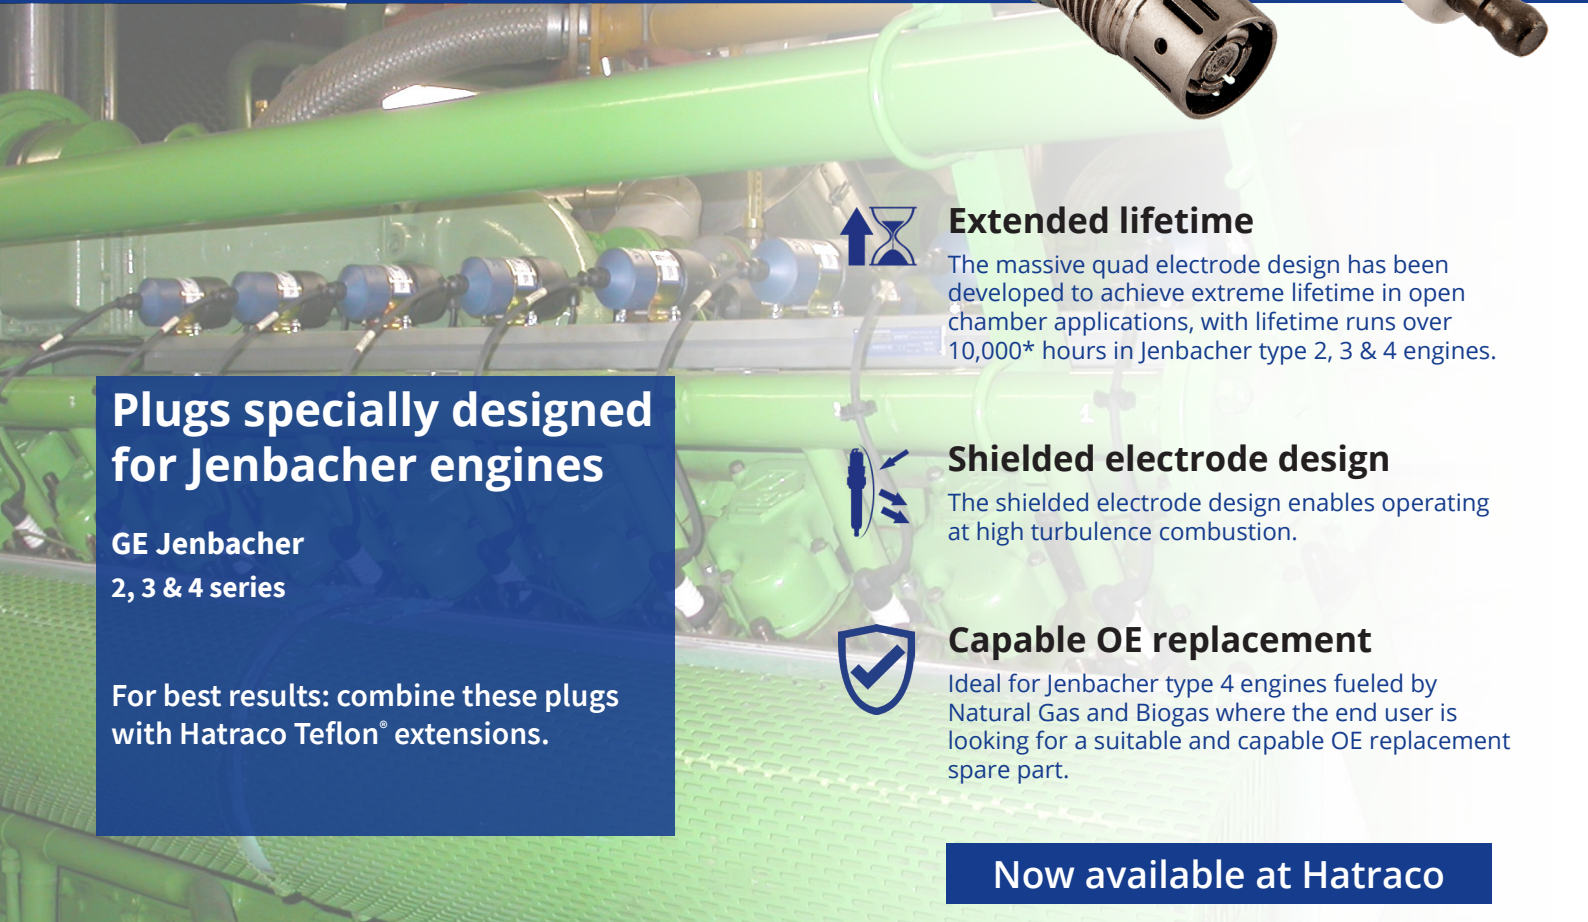

GOETZE® G-6002 Industrial Spark Plug

Suitable for high-turbulence
combustion applications

Plugs specially designed for Jenbacher engines

GE Jenbacher
2, 3 & 4 series

For best results: combine these plugs
with Hatracco Teflon® extensions.

Extended lifetime

The massive quad electrode design has been developed to achieve extreme lifetime in open chamber applications, with lifetime runs over 10,000* hours in Jenbacher type 2, 3 & 4 engines.

Shielded electrode design

The shielded electrode design enables operating at high turbulence combustion.

Capable OE replacement

Ideal for Jenbacher type 4 engines fueled by Natural Gas and Biogas where the end user is looking for a suitable and capable OE replacement spare part.

Now available at Hatracco

Durability and performance

Our massive quad electrode design has been developed to achieve extreme life time in open chamber applications, with lifetime runs over 10,000* hours in Jenbacher type 4 engines. Ideal for engines fueled by Natural Gas and Biogas where the end user is looking for a suitable and capable OE replacement spare part. Our improved shell and insulator design provides added robustness against mechanical damage, while our shielded electrode design enables operation at high turbulence combustion.