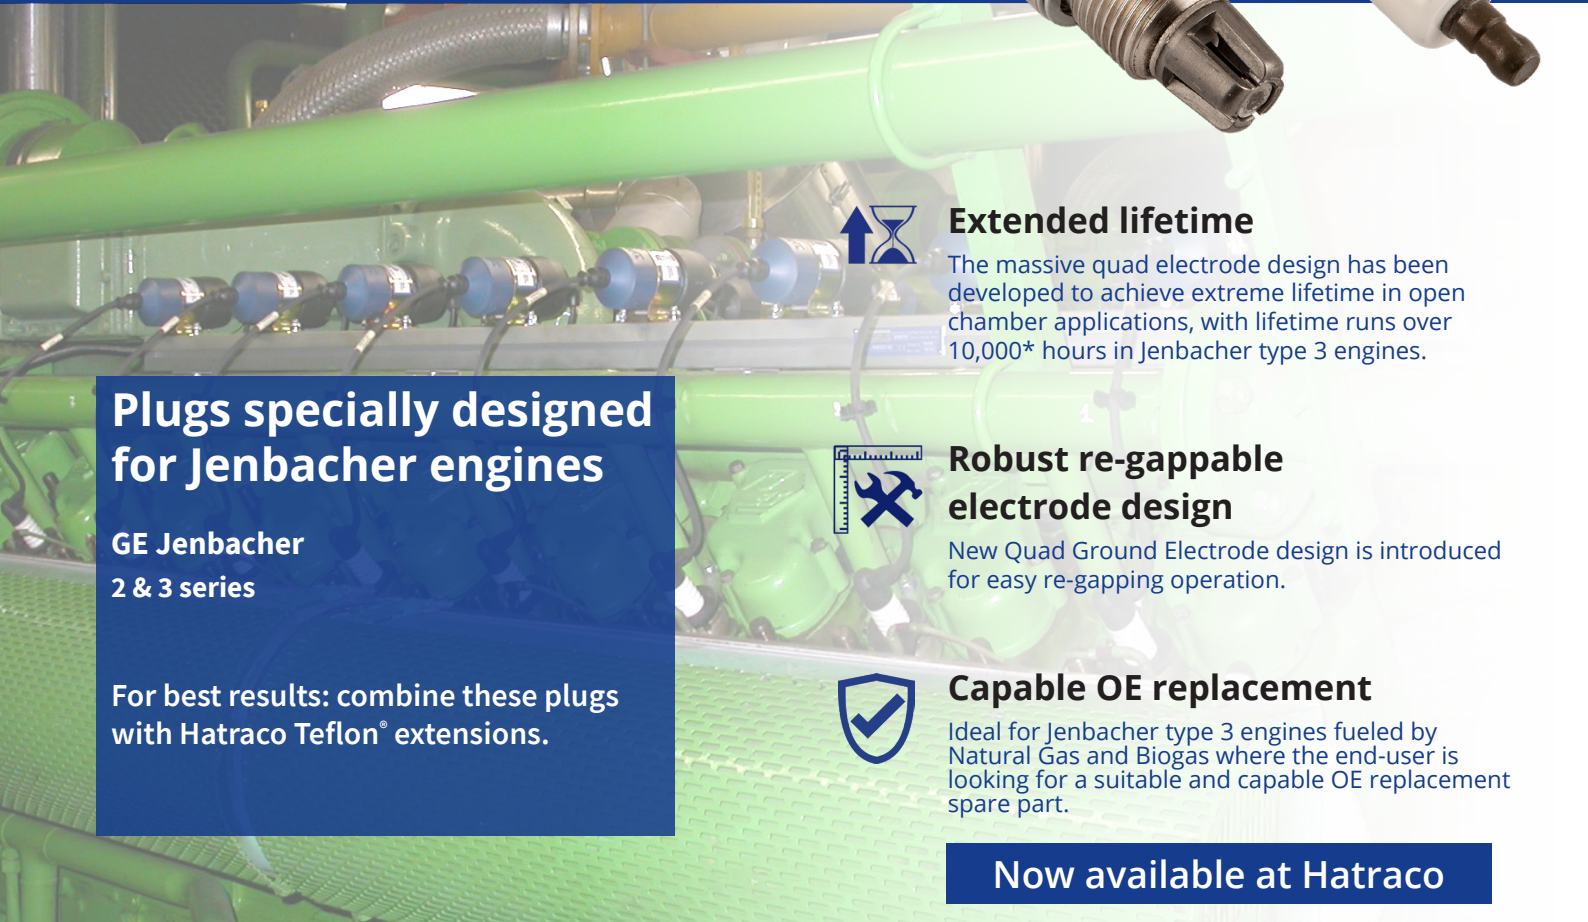

GOETZE® G-6001 Industrial Spark Plug

Premium Industrial Spark Plugs

Plugs specially designed for Jenbacher engines

GE Jenbacher
2 & 3 series

For best results: combine these plugs with Hatraco Teflon® extensions.

Extended lifetime

The massive quad electrode design has been developed to achieve extreme lifetime in open chamber applications, with lifetime runs over 10,000* hours in Jenbacher type 3 engines.

Robust re-gappable electrode design

New Quad Ground Electrode design is introduced for easy re-gapping operation.

Capable OE replacement

Ideal for Jenbacher type 3 engines fueled by Natural Gas and Biogas where the end-user is looking for a suitable and capable OE replacement spare part.

Now available at Hatraco

Durability and performance

Our massive quad electrode design has been developed to achieve extreme life time in open chamber applications, with lifetime runs over 10,000* hours in Jenbacher type 3 engines. Ideal for engines fueled by Natural Gas and Biogas where the end user is looking for a suitable and capable OE replacement spare part. The new ground electrode design is introduced for easy re-gapping operation while the improved shell and insulator design provides added robustness against mechanical damage.