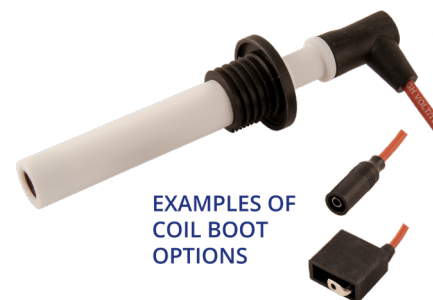

Hatraco has developed Teflon® extensions with a perfect fit for the **GOETZE® G-6000 series** spark plugs. Hatraco provides custom solutions for almost all industrial engine brands.

For example: **TAD 0028** and **TAD 0029**.

These extensions are especially engineered for the **Jenbacher®** 2 and 3 serie engines.

EXAMPLES OF COIL BOOT OPTIONS